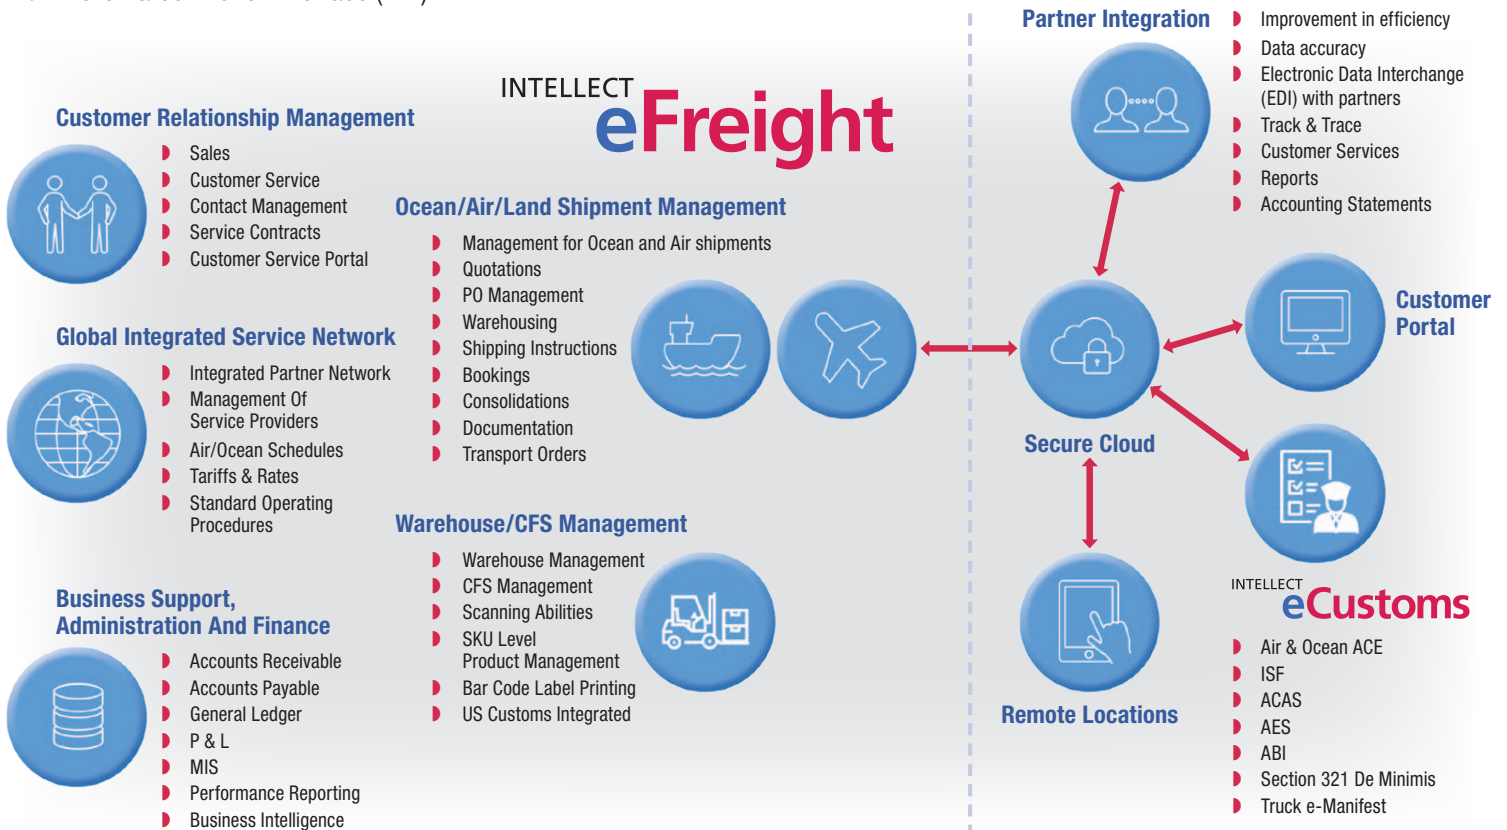

US Customs Solutions for Shipping Lines, Forwarders, 3 PLs, Brokers, Importers and Exporters

US Customs Authorized Service Provider

Standalone or part of Integrated Freight Forwarding/CFS Solution

Fast and easy file submission using EDI with Active Alerts

eCustoms Solutions

- ACE Ocean/Air Manifest
- Importers Security Filing (ISF)
- In-Bond Filing (IT, T&E, QP/WP and IE)
- Permit To Transfer (PTT)
- Automated Export System (AES)
- Air Cargo Advance Screening (ACAS)
- Permit To Proceed (PTP)
- Air Section 321 Batch Filing for eCommerce
- Truck e-Manifest
- Automated Broker Interface (ABI)

Features and Benefits

- Seamless interface with US Customs and Border Protection
- Faster electronic clearances
- ACE compliant
- High-volume transactional processing
- Web and EDI/API enabled
- Cloud/SaaS state-of-the-art technology
- Improve data accuracy in Customs filings
- Eliminate redundant data entry
- Comprehensive data validations
- Reduce data errors
- Improve productivity and reliability
- Automated real-time status updates and alerts